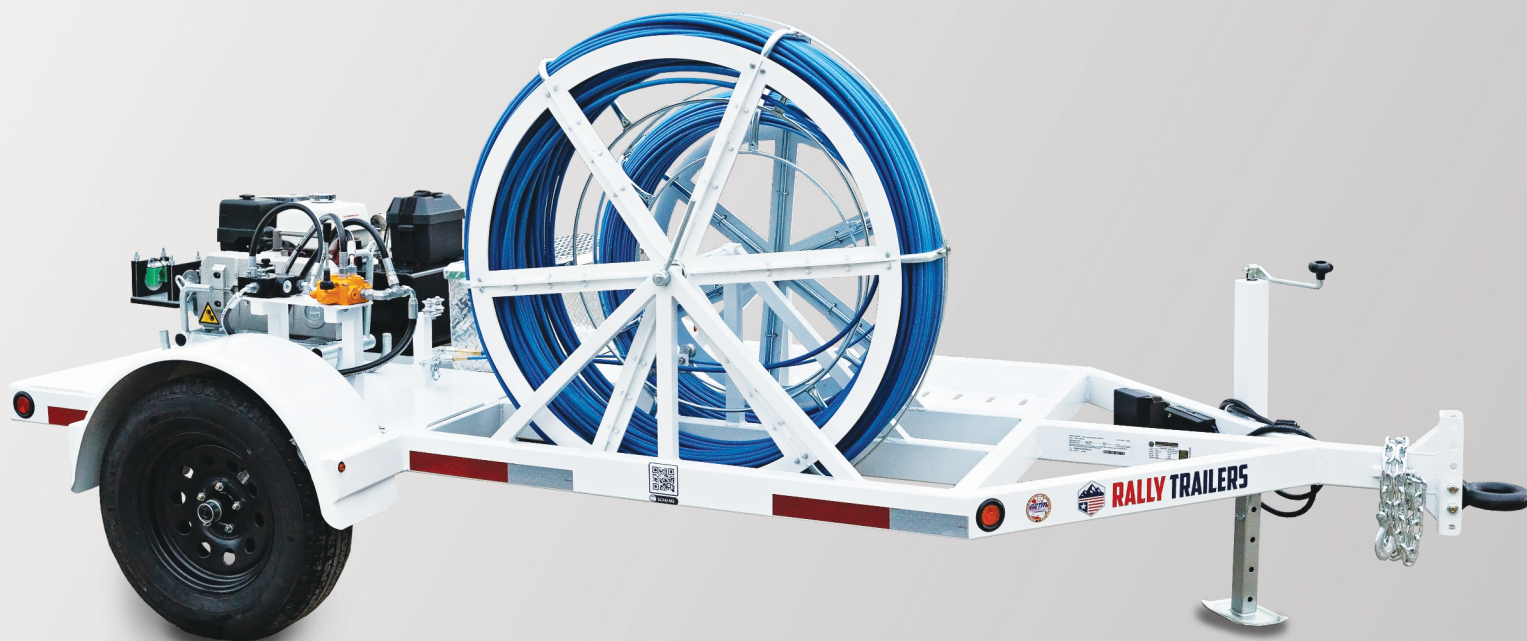

PART# RR450

RALLY TRAILER MANUFACTURING, LLC

RODDER TRAILER

GVRW	3500 lbs.
Engine (Gasoline)	13 Horse Electric Start Honda
Rodder Dimensions	1/2" x 1000'
Rodder Dimensions	3/8" x 1000'
Trailer Length	13'
Trailer Width	82"
Tires	225/75R 15

DF22 Pusher	Plumett
Pushing Force (lbs)	450
Max. Speed (ft/min)	236
Drive Unit	Hydraulic
Cable Dia. (in)	0.31-1.57

- Tool Box
- Tool Tray
- LED Lights
- Electric Brakes
- Document Holder
- 8,000 lbs. Jack
- Pintle Hitch